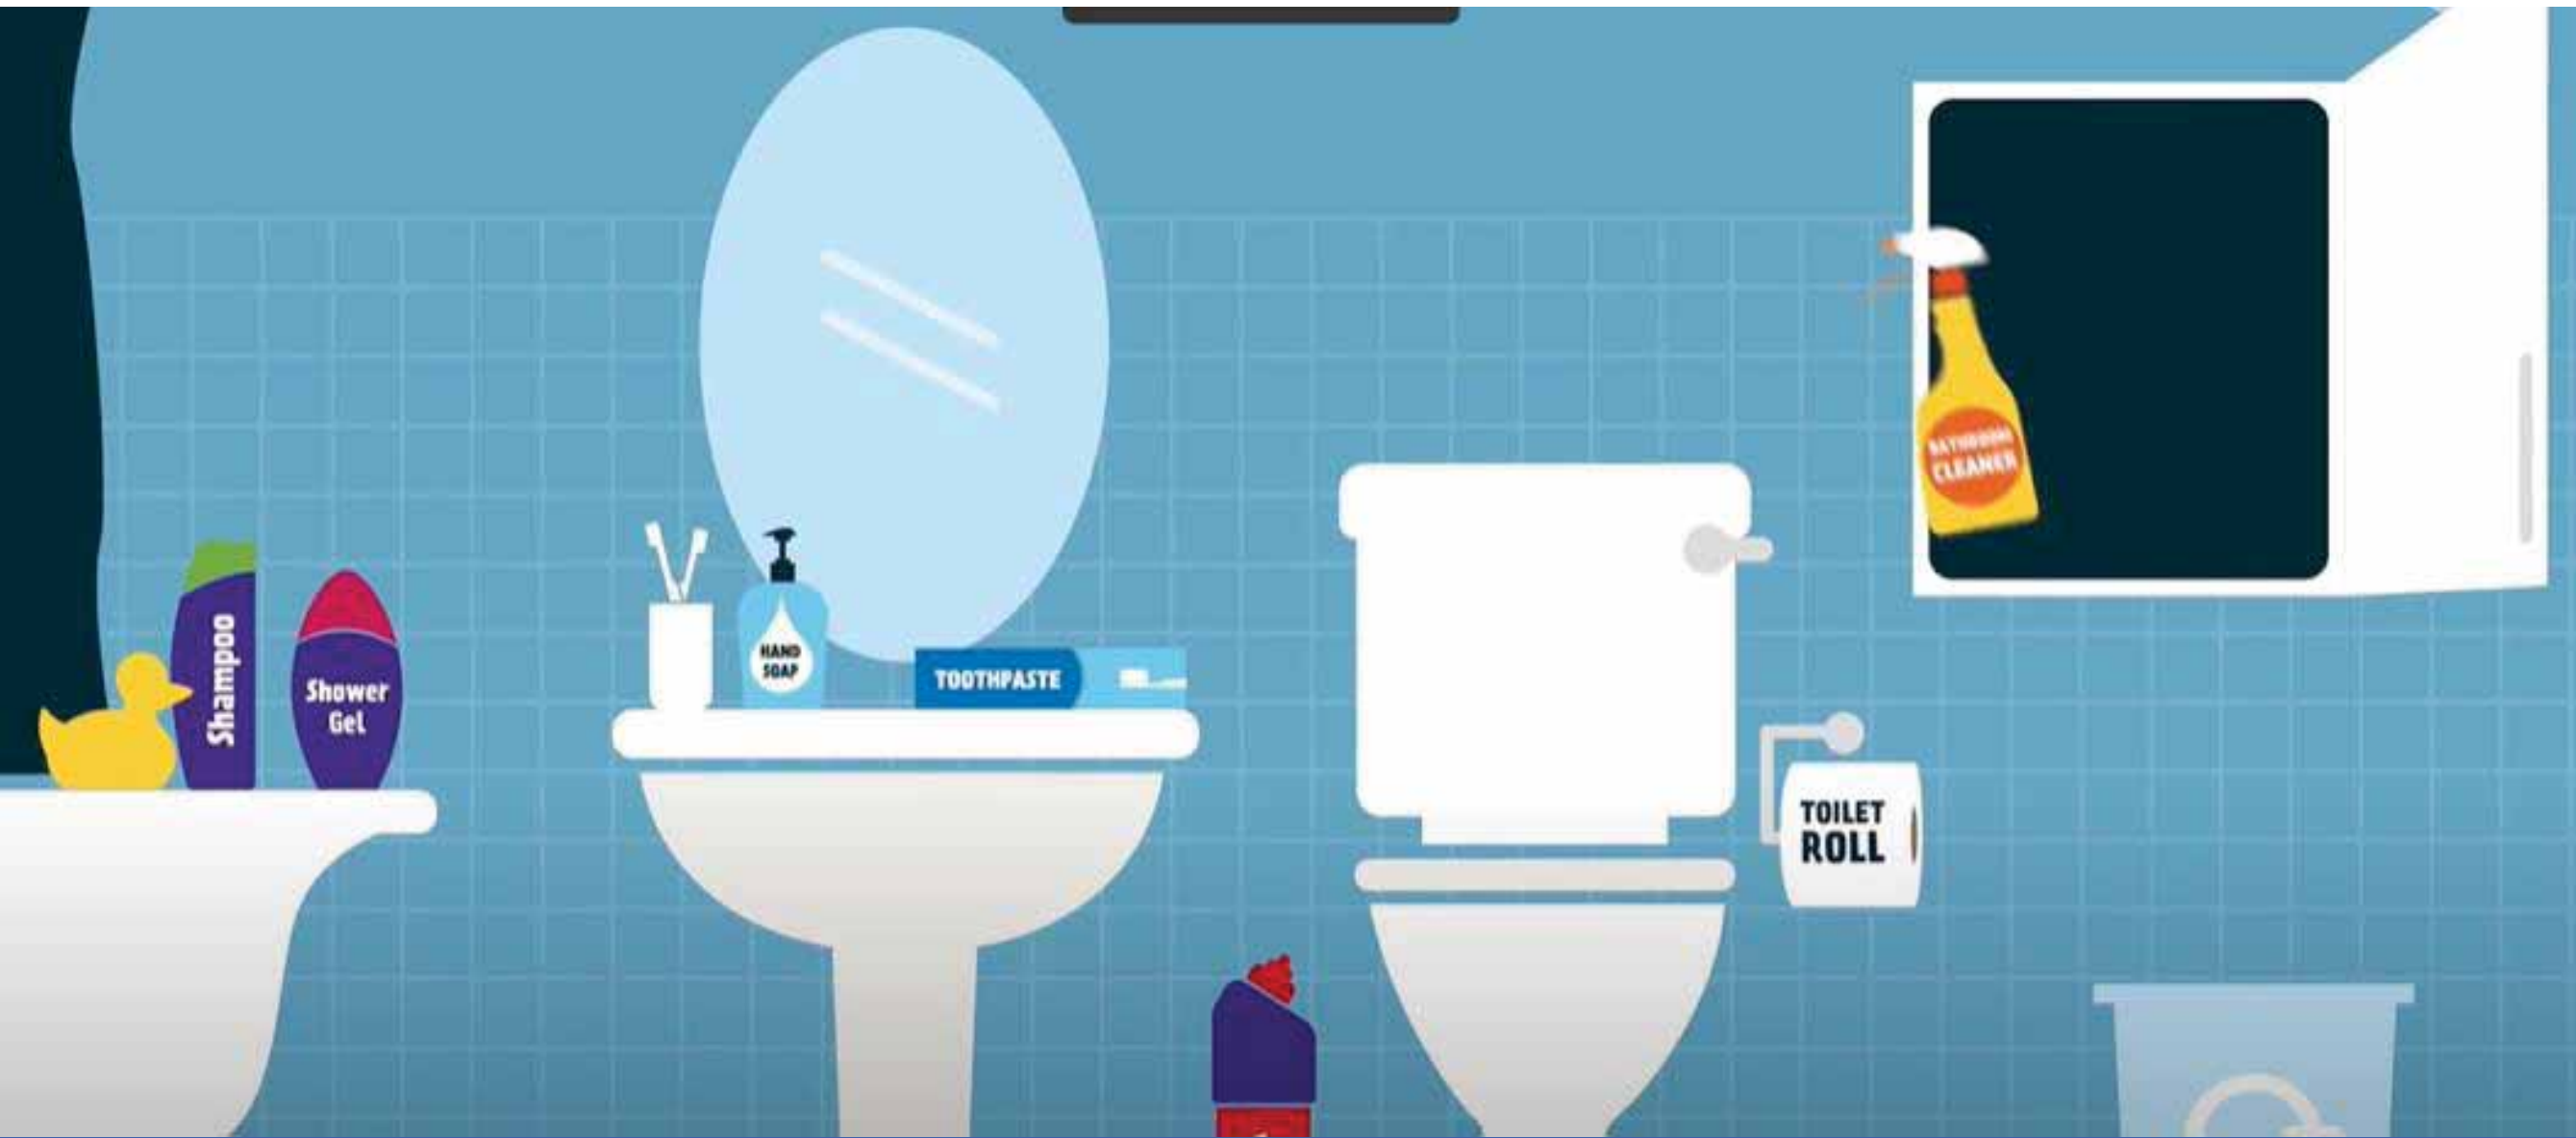

RECYCLING WEEK

16-22
OCTOBER

Many of us
RECYCLE
regularly...

Many forgotten items within our homes can be recycled

Shampoo bottles, Shower Gel, Toothpaste boxes, Cleaner bottles, Hand soap bottles, and toilet roll tubes can all be recycled